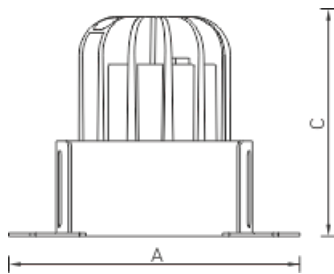

### Description

Recessed LED downlight, made of aluminum, painted matt paint. Inner decorative frame made of colored plastic. Optical part protected by glass. Standard body color: WH – white; standard decorative frame color: BL – black. Standard reflector – 45 degr.

### Installation

Installed in ceilings.

### Design

Aluminum housing, matte white painted decorative frame. The optical part is covered with a protective glass.

## Dimensional characteristics

A	Diameter	92 mm
C	Height	105 mm
D	Diameter (mounting)	66 mm
	Weight	0.3 kg