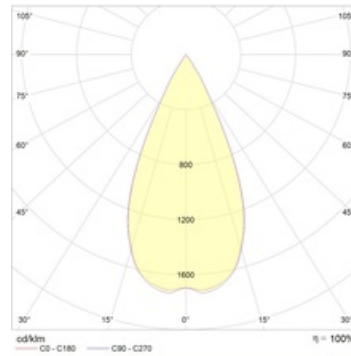

### Description

Recessed LED downlight, made of aluminum, painted matt paint. Inner decorative frame made of colored plastic. Optical part protected by glass. Standard body color: WH – white; standard decorative frame color: BL – black. Standard reflector – 45 degr.

### Installation

Installed in ceilings.

## Dimensional characteristics

A	Diameter	92 mm
C	Height	105 mm
D	Diameter (mounting)	66 mm
	Weight	0.3 kg