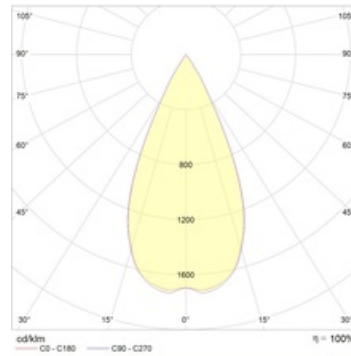

### Description

Recessed LED downlight, made of aluminum, painted matt paint. Inner decorative frame made of colored plastic. Optical part protected by glass. Standard body color: WH – white; standard decorative frame color: BL – black. Standard reflector – 45 degr.

### Installation

Installed in ceilings.

### Dimensional characteristics

A	Diameter	92 mm
C	Height	105 mm
D	Diameter (mounting)	62 mm
	Weight	0.3 kg