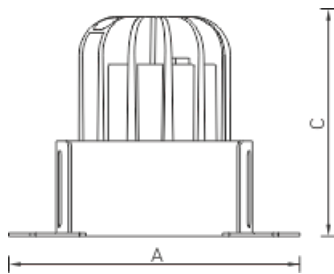

### Description

Recessed LED downlight, made of aluminum, painted matt paint. Inner decorative frame made of colored plastic. Optical part protected by glass. Standard body color: WH – white; standard decorative frame color: BL – black. Standard reflector – 45 degr.

### Installation

Installed in ceilings.

### Design

Aluminum housing, matte white painted decorative frame. The optical part is covered with a protective glass.

### Dimensional characteristics

A	Diameter	92 mm
C	Height	105 mm
D	Diameter (mounting)	62 mm
	Weight	0.3 kg