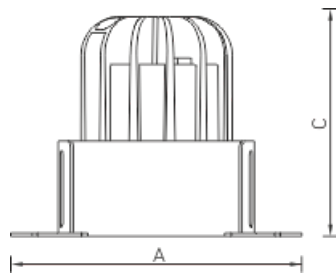

COOL TRIMLESS 13 WH/BL D45 4000K (with driver)

Recessed LED-based luminaire

Description

Recessed LED downlight, made of aluminum, painted matt paint. Inner decorative frame made of colored plastic. Optical part protected by glass. Standard body color: WH – white; standard decorative frame color: BL – black. Standard reflector – 45 degr.

Installation

Installed in ceilings.

Design

Aluminum housing, matte white painted decorative frame. The optical part is covered with a protective glass.

Optical part

Lens/reflector

Dimensional characteristics

A	Diameter	92 mm
C	Height	105 mm
D	Diameter (mounting)	66 mm
	Weight	0.3 kg

Technical features

1	Article no.	1412000690
2	Light source	LED
3	Luminous flux	1500 lm
4	Power compatibility	15 W
5	Energy efficiency	100 lm/W
6	Color rendering index (CRI)	>80
7	Color temperature	4000 K
8	Power factor (cosFI)	> 0,90
9	Alternating/direct current (AC/DC)	No
10	Dimming	-
11	Rated voltage	230 V
12	Electrical shock protection	II
13	Electromagnetic compatibility (EMC)	Yes
14	Climate application	CIm App4
15	Ambient temperature	0 to +40 C
16	Housing color	Black/white
17	Fire protection class	III
18	Flickering	<5%
19	Ingress protection (IP)	IP20
20	Mechanical shock protection	IK02/0,2 J
21	Energy efficiency class	A+
22	Inrush current	35 A
23	Inrush current impulse time	2 µs
24	Emergency power supply unit	No
25	Beam angle	D45
26	Warranty	60 months
27	Autonomy in emergency mode	-
28	Light flux in emergency mode	-
29	Color of light	Белый