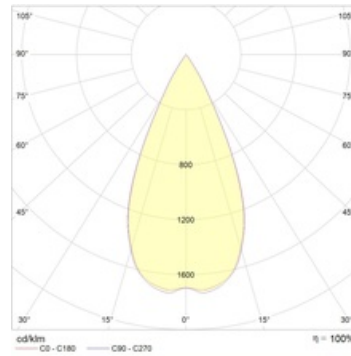

COOL TRIMLESS 13 WH/BL D45 4000K (with driver)

Recessed LED-based luminaire

Description

Recessed LED downlight, made of aluminum, painted matt paint. Inner decorative frame made of colored plastic. Optical part protected by glass. Standard body color: WH – white; standard decorative frame color: BL – black. Standard reflector – 45 degr.

Installation

Installed in ceilings.

Design

Aluminum housing, matte white painted decorative frame. The optical part is covered with a protective glass.

Optical part

Lens/reflector

Dimensional characteristics

A	Diameter	92 mm
C	Height	105 mm
D	Diameter (mounting)	66 mm
	Weight	0.3 kg

Technical features

1	Article no.	1412000690
2	Light source	LED
3	Luminous flux	1500 lm
4	Power compatibility	15 W
5	Energy efficiency	100 lm/W
6	Color rendering index (CRI)	>80
7	Color temperature	4000 K
8	Power factor (cosFI)	> 0,90
9	Alternating/direct current (AC/DC)	No
10	Dimming	-
11	Rated voltage	230 V
12	Electrical shock protection	II
13	Electromagnetic compatibility (EMC)	Yes
14	Climate application	CIm App4
15	Ambient temperature	0 to +40 C
16	Housing color	Black/white
17	Fire protection class	III
18	Flickering	<5%
19	Ingress protection (IP)	IP20
20	Mechanical shock protection	IK02/0,2 J
21	Energy efficiency class	A+
22	Inrush current	35 A
23	Inrush current impulse time	2 µs
24	Emergency power supply unit	No
25	Beam angle	D45
26	Warranty	60 months
27	Autonomy in emergency mode	-
28	Light flux in emergency mode	-
29	Color of light	Белый