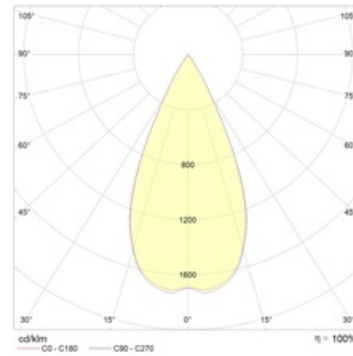

COOL TRIMLESS 13 WH/BL D45 3000K (with driver)

Recessed LED-based luminaire

Description

Recessed LED downlight, made of aluminum, painted matt paint. Inner decorative frame made of colored plastic. Optical part protected by glass. Standard body color: WH – white; standard decorative frame color: BL – black. Standard reflector – 45 degr.

Installation

Installed in ceilings.

Design

Aluminum housing, matte white painted decorative frame. The optical part is covered with a protective glass.

Optical part

Lens/reflector

Dimensional characteristics

A	Diameter	92 mm
C	Height	105 mm
D	Diameter (mounting)	62 mm
	Weight	0.3 kg

Technical features

1	Article no.	1412000680
2	Light source	LED
3	Luminous flux	1500 lm
4	Power compatibility	15 W
5	Energy efficiency	100 lm/W
6	Color rendering index (CRI)	>80
7	Color temperature	3000 K
8	Power factor (cosFI)	> 0,90
9	Alternating/direct current (AC/DC)	No
10	Dimming	-
11	Rated voltage	230 V
12	Electrical shock protection	II
13	Electromagnetic compatibility (EMC)	Yes
14	Climate application	Clm App4
15	Ambient temperature	0 to +40 C
16	Housing color	White
17	Fire protection class	III
18	Flickering	<5%
19	Ingress protection (IP)	IP20
20	Mechanical shock protection	IK02/0,2 J
21	Energy efficiency class	A+
22	Inrush current	-
23	Inrush current impulse time	0 µs
24	Emergency power supply unit	No
25	Beam angle	D45
26	Warranty	60 months
27	Autonomy in emergency mode	-
28	Light flux in emergency mode	-
29	Color of light	Белый