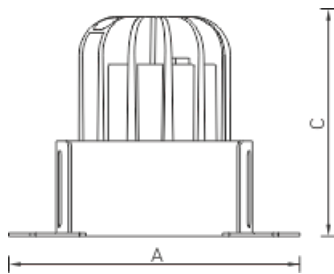

COOL TRIMLESS 13 WH/BL D45 3000K (with driver)

Recessed LED-based luminaire

Description

Recessed LED downlight, made of aluminum, painted matt paint. Inner decorative frame made of colored plastic. Optical part protected by glass. Standard body color: WH – white; standard decorative frame color: BL – black. Standard reflector – 45 degr.

Installation

Installed in ceilings.

Design

Aluminum housing, matte white painted decorative frame. The optical part is covered with a protective glass.

Optical part

Lens/reflector

Dimensional characteristics

A	Diameter	92 mm
C	Height	105 mm
D	Diameter (mounting)	62 mm
	Weight	0.3 kg

Technical features

1	Article no.	1412000680
2	Light source	LED
3	Luminous flux	1500 lm
4	Power compatibility	15 W
5	Energy efficiency	100 lm/W
6	Color rendering index (CRI)	>80
7	Color temperature	3000 K
8	Power factor (cosFI)	> 0,90
9	Alternating/direct current (AC/DC)	No
10	Dimming	-
11	Rated voltage	230 V
12	Electrical shock protection	II
13	Electromagnetic compatibility (EMC)	Yes
14	Climate application	Clm App4
15	Ambient temperature	0 to +40 C
16	Housing color	White
17	Fire protection class	III
18	Flickering	<5%
19	Ingress protection (IP)	IP20
20	Mechanical shock protection	IK02/0,2 J
21	Energy efficiency class	A+
22	Inrush current	-
23	Inrush current impulse time	0 µs
24	Emergency power supply unit	No
25	Beam angle	D45
26	Warranty	60 months
27	Autonomy in emergency mode	-
28	Light flux in emergency mode	-
29	Color of light	Белый