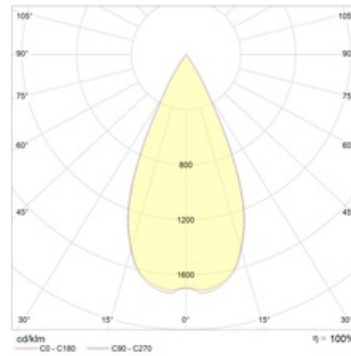

COOL TRIMLESS 07 WH/WH D45 3000K (with driver)

Recessed LED-based luminaire

Description

Recessed LED downlight, made of aluminum, painted matt paint. Inner decorative frame made of colored plastic. Optical part protected by glass. Standard body color: WH – white; standard decorative frame color: BL – black. Standard reflector – 45 degr.

Installation

Installed in ceilings.

Design

Aluminum housing, matte white painted decorative frame. The optical part is covered with a protective glass.

Optical part

Lens/reflector

Dimensional characteristics

A	Diameter	92 mm
C	Height	85 mm
D	Diameter (mounting)	62 mm
	Weight	0.2 kg

Technical features

1	Article no.	1412000430
2	Light source	LED
3	Luminous flux	725 lm
4	Power compatibility	9 W
5	Energy efficiency	81 lm/W
6	Color rendering index (CRI)	>80
7	Color temperature	3000 K
8	Power factor (cosFI)	> 0,90
9	Alternating/direct current (AC/DC)	No
10	Dimming	-
11	Rated voltage	230 V
12	Electrical shock protection	II
13	Electromagnetic compatibility (EMC)	Yes
14	Climate application	Clm App4
15	Ambient temperature	0 to +40 C
16	Housing color	White
17	Fire protection class	III
18	Flickering	<5%
19	Ingress protection (IP)	IP20
20	Mechanical shock protection	IK02/0,2 J
21	Energy efficiency class	A+
22	Inrush current	-
23	Inrush current impulse time	0 µs
24	Emergency power supply unit	No
25	Beam angle	D45
26	Warranty	60 months
27	Autonomy in emergency mode	-
28	Light flux in emergency mode	-
29	Color of light	Белый