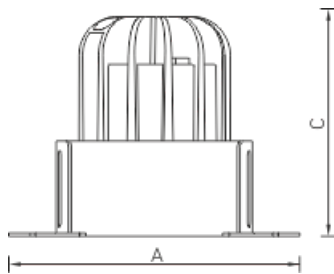

COOL TRIMLESS 07 WH/WH D45 3000K (with driver)

Recessed LED-based luminaire

Description

Recessed LED downlight, made of aluminum, painted matt paint. Inner decorative frame made of colored plastic. Optical part protected by glass. Standard body color: WH – white; standard decorative frame color: BL – black. Standard reflector – 45 degr.

Installation

Installed in ceilings.

Design

Aluminum housing, matte white painted decorative frame. The optical part is covered with a protective glass.

Optical part

Lens/reflector

Dimensional characteristics

A	Diameter	92 mm
C	Height	85 mm
D	Diameter (mounting)	62 mm
	Weight	0.2 kg

Technical features

1	Article no.	1412000430
2	Light source	LED
3	Luminous flux	725 lm
4	Power compatibility	9 W
5	Energy efficiency	81 lm/W
6	Color rendering index (CRI)	>80
7	Color temperature	3000 K
8	Power factor (cosFI)	> 0,90
9	Alternating/direct current (AC/DC)	No
10	Dimming	-
11	Rated voltage	230 V
12	Electrical shock protection	II
13	Electromagnetic compatibility (EMC)	Yes
14	Climate application	Clm App4
15	Ambient temperature	0 to +40 C
16	Housing color	White
17	Fire protection class	III
18	Flickering	<5%
19	Ingress protection (IP)	IP20
20	Mechanical shock protection	IK02/0,2 J
21	Energy efficiency class	A+
22	Inrush current	-
23	Inrush current impulse time	0 µs
24	Emergency power supply unit	No
25	Beam angle	D45
26	Warranty	60 months
27	Autonomy in emergency mode	-
28	Light flux in emergency mode	-
29	Color of light	Белый