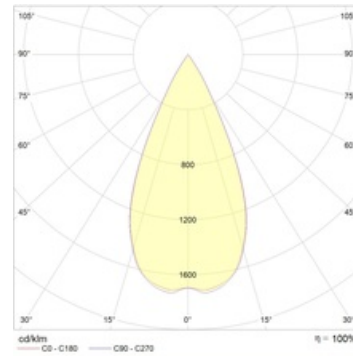

### Description

Recessed LED downlight, made of aluminum, painted matt paint. Inner decorative frame made of colored plastic. Optical part protected by glass. Standard body color: WH – white; standard decorative frame color: BL – black. Standard reflector – 45 degr.

### Installation

Installed in ceilings.

### Dimensional characteristics

A	Diameter	92 mm
C	Height	85 mm
D	Diameter (mounting)	62 mm
	Weight	0.2 kg