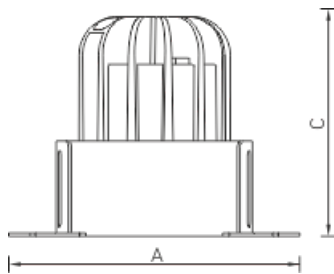

### Description

Recessed LED downlight, made of aluminum, painted matt paint. Inner decorative frame made of colored plastic. Optical part protected by glass. Standard body color: WH – white; standard decorative frame color: BL – black. Standard reflector – 45 degr.

### Installation

Installed in ceilings.

### Design

Aluminum housing, matte white painted decorative frame. The optical part is covered with a protective glass.

### Dimensional characteristics

A	Diameter	92 mm
C	Height	85 mm
D	Diameter (mounting)	62 mm
	Weight	0.2 kg