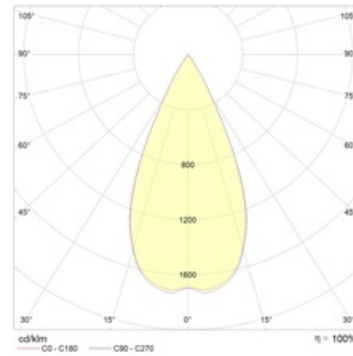

### Description

Recessed LED downlight, made of aluminum, painted matt paint. Inner decorative frame made of colored plastic. Optical part protected by glass. Standard body color: WH – white; standard decorative frame color: BL – black. Standard reflector – 45 degr.

### Installation

Installed in ceilings.

## Dimensional characteristics

A	Diameter	92 mm
C	Height	85 mm
D	Diameter (mounting)	62 mm
	Weight	0.2 kg