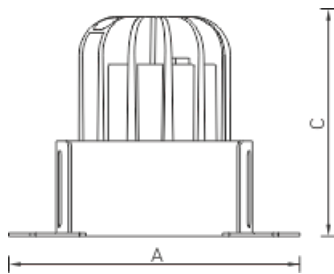

### Description

Recessed LED downlight, made of aluminum, painted matt paint. Inner decorative frame made of colored plastic. Optical part protected by glass. Standard body color: WH – white; standard decorative frame color: BL – black. Standard reflector – 45 degr.

### Installation

Installed in ceilings.

### Design

Aluminum housing, matte white painted decorative frame. The optical part is covered with a protective glass.

## Dimensional characteristics

A	Diameter	92 mm
C	Height	85 mm
D	Diameter (mounting)	62 mm
	Weight	0.2 kg