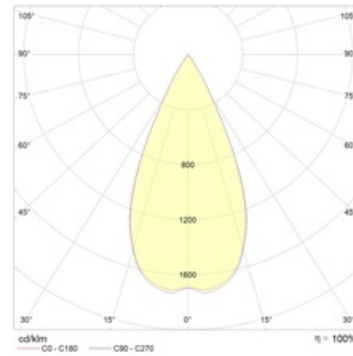

COOL 07 WH/BL D45 4000K (with driver)

Recessed LED-based luminaire

Description

Recessed LED downlight, made of aluminum, painted matt paint. Inner decorative frame made of colored plastic. Optical part protected by glass. Standard body color: WH – white; standard decorative frame color: BL – black. Standard reflector – 45 degr.

Installation

Installed in ceilings.

Design

Aluminum housing, matte white painted decorative frame. The optical part is covered with a protective glass.

Optical part

Lens/reflector

Dimensional characteristics

A	Diameter	81 mm
C	Height	76 mm
D	Diameter (mounting)	70 mm
	Weight	0.2 kg

Technical features

1	Article no.	1412000010
2	Light source	LED
3	Luminous flux	725 lm
4	Power compatibility	9 W
5	Energy efficiency	81 lm/W
6	Color rendering index (CRI)	>80
7	Color temperature	4000 K
8	Power factor (cosFI)	> 0,85
9	Alternating/direct current (AC/DC)	No
10	Dimming	-
11	Rated voltage	230 V
12	Electrical shock protection	II
13	Electromagnetic compatibility (EMC)	No
14	Climate application	Clim App4
15	Ambient temperature	+5 to +35 C
16	Housing color	White
17	Fire protection class	III
18	Flickering	<5%
19	Ingress protection (IP)	IP20
20	Mechanical shock protection	IK02/0,2 J
21	Energy efficiency class	A+
22	Inrush current	30 A
23	Inrush current impulse time	1.5 µs
24	Emergency power supply unit	No
25	Beam angle	D45
26	Warranty	60 months
27	Autonomy in emergency mode	-
28	Light flux in emergency mode	-