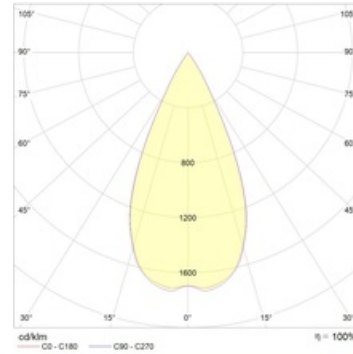

COOL 07 WH/BL D45 3000K (with driver) /E/

Recessed LED-based luminaire

Description

Recessed LED downlight, made of aluminum, painted matt paint. Inner decorative frame made of colored plastic. Optical part protected by glass. Standard body color: WH – white; standard decorative frame color: BL – black. Standard reflector – 45 degr.

Installation

Installed in ceilings.

Design

Aluminum housing, matte white painted decorative frame. The optical part is covered with a protective glass.

Optical part

Lens/reflector

Dimensional characteristics

A	Diameter	81 mm
C	Height	76 mm
D	Diameter (mounting)	70 mm
	Weight	0.2 kg

Technical features

1	Article no.	1997025820
2	Light source	LED
3	Luminous flux	725 lm
4	Power compatibility	9 W
5	Energy efficiency	81 lm/W
6	Color rendering index (CRI)	>80
7	Color temperature	3000 K
8	Power factor (cosFI)	> 0,95
9	Alternating/direct current (AC/DC)	No
10	Dimming	-
11	Rated voltage	230 V
12	Electrical shock protection	II
13	Electromagnetic compatibility (EMC)	No
14	Climate application	Clim App4
15	Ambient temperature	0 to +40 C
16	Housing color	White
17	Fire protection class	III
18	Flickering	<5%
19	Ingress protection (IP)	IP20
20	Mechanical shock protection	IK02/0,2 J
21	Energy efficiency class	A+
22	Inrush current	-
23	Inrush current impulse time	0 µs
24	Emergency power supply unit	No
25	Beam angle	D45
26	Warranty	60 months
27	Autonomy in emergency mode	-
28	Light flux in emergency mode	-