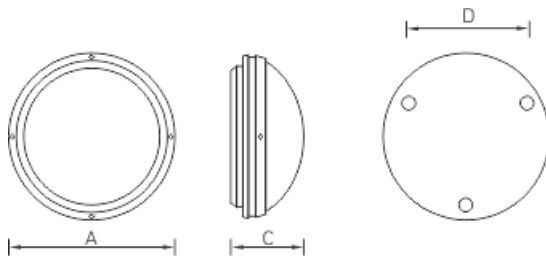

CD 218 HF new

IP65 rated luminaire with a compact fluorescent lamp

Description

Luminaire with a high IP rating designed for outdoor facade lighting and indoor lighting in areas with high dust and moisture content. Mounted directly on the ceiling surface indoors or under a canopy. The optical part comprises a hemispherical PMMA diffuser. Can be supplied with a built-in motion detector.

Installation

Mounted on ceiling/wall surface indoors or under canopy.

Design

White polycarbonate housing.

Optical part

PMMA diffuser.

Dimensional characteristics

A	Diameter	390 mm
C	Height	150 mm
D	Diameter (mounting)	255 mm
	Weight	2.4 kg