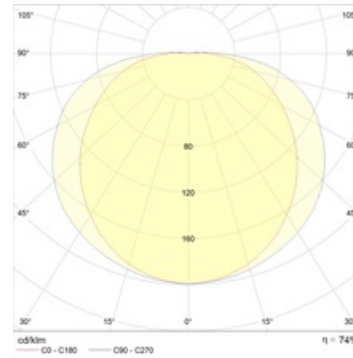

Installation

Mounted on ceiling/wall surface indoors or under canopy.

Design

White polycarbonate housing.

Optical part

PMMA diffuser.

Dimensional characteristics

A	Diameter	390 mm
C	Height	150 mm
D	Diameter (mounting)	255 mm
	Weight	2.4 kg