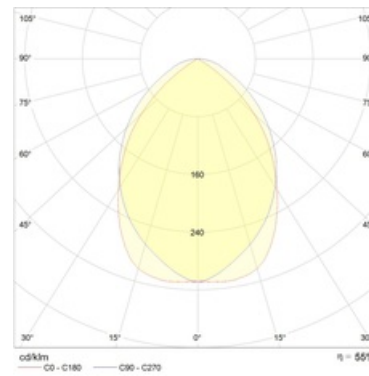

Light distribution: