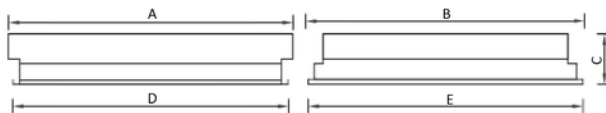

Dimensions:

ARS/R 414 GRILIATO, OPL/R 424 GRILIATO.

A	Length	610 mm
B	Width	590 mm
C	Height	100 mm
D	Length (mounting)	590 mm
E	Width (mounting)	590 mm
	Weight	3.8 kg