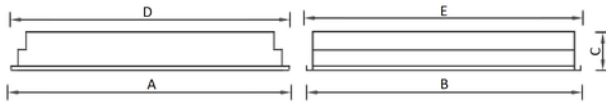

Dimensions:

ARS/R 414 GRILIATO, OPL/R 424 GRILIATO.

A	Length	610 mm
B	Width	590 mm
C	Height	100 mm
D	Length (mounting)	590 mm
E	Width (mounting)	590 mm
	Weight	3.8 kg