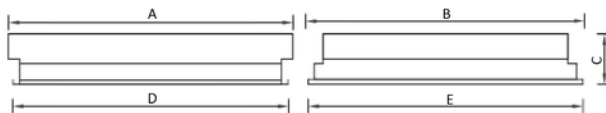

Dimensions:

ARS/R 414 GRILIATO, OPL/R 424 GRILIATO.

A	Length	610 mm
B	Width	590 mm
C	Height	100 mm
D	Length (mounting)	590 mm
E	Width (mounting)	590 mm
	Weight	4.5 kg