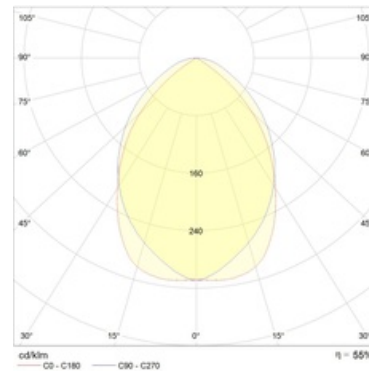

Light distribution: