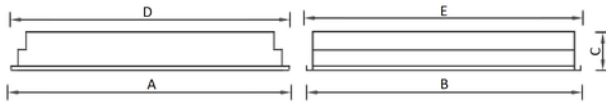

Dimensions:

ARS/R 414 GRILIATO, OPL/R 424 GRILIATO.

A	Length	610 mm
B	Width	590 mm
C	Height	100 mm
D	Length (mounting)	590 mm
E	Width (mounting)	590 mm
	Weight	4.5 kg