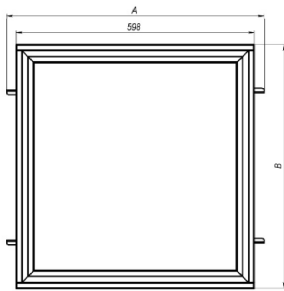

## Dimensional characteristics

A	Length	648 mm
B	Width	598 mm
C	Height	105 mm
D	Length (mounting)	570 mm
E	Width (mounting)	570 mm
	Weight	9 kg