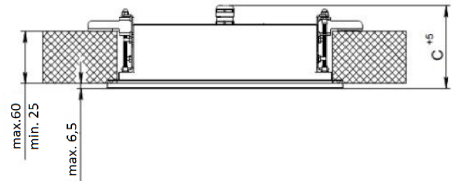

## Installation

Installed in clip-in and sandwich type ceilings for clean rooms as well as plasterboard ceilings. Special mounted junctions (included) and a seal provide a IP65 degree of protection between ceiling panels and the luminaire.

## Design

Powder-painted weld sheet steel housing. A silicone seal is attached along the perimeter. Linear LED modules and a driver are installed inside the housing.

## Dimensional characteristics

A	Length	648 mm
B	Width	598 mm
C	Height	105 mm
D	Length (mounting)	570 mm
E	Width (mounting)	570 mm
	Weight	9 kg