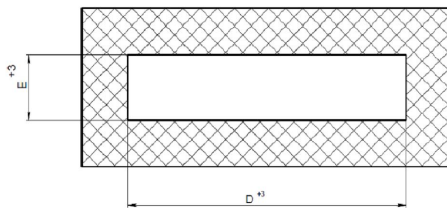

## Installation

Installed in clip-in and sandwich type ceilings for clean rooms as well as plasterboard ceilings. Special mounted junctions (included) and a seal provide a IP65 degree of protection between ceiling panels and the luminaire.

## Dimensional characteristics

A	Length	648 mm
B	Width	598 mm
C	Height	105 mm
D	Length (mounting)	570 mm
E	Width (mounting)	570 mm
	Weight	9 kg