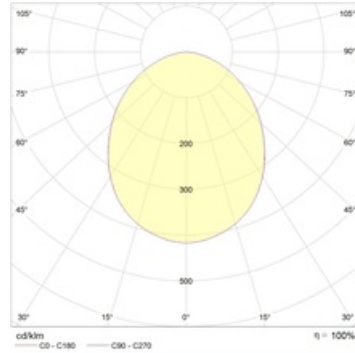

## Dimensional characteristics

A	Length	648 mm
B	Width	598 mm
C	Height	105 mm
D	Length (mounting)	570 mm
E	Width (mounting)	570 mm
	Weight	9 kg